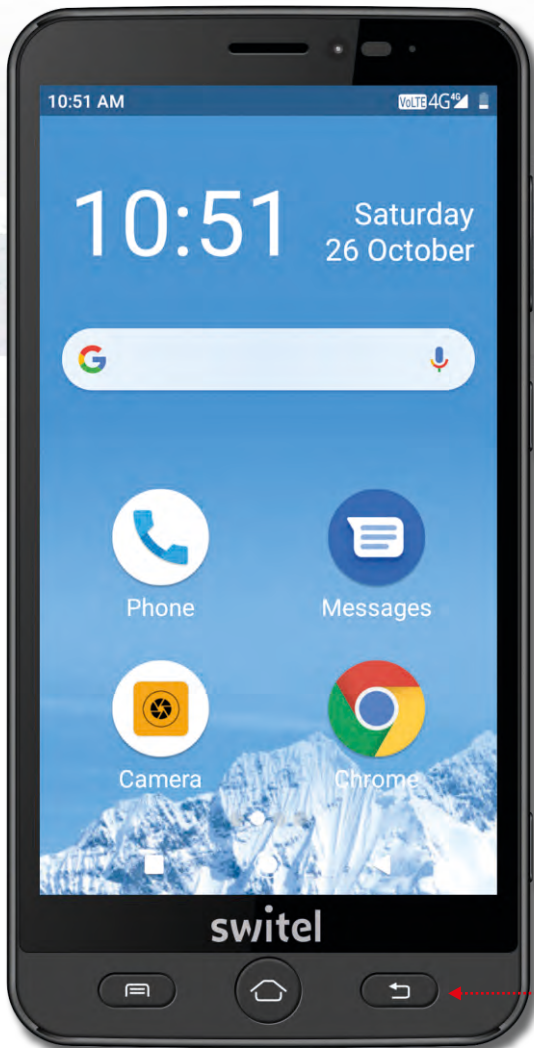

VS700

4G Senior Smartphone

-  4G Standard
-  SOS button for emergency calls
-  5.5" HD IPS display 720x1280px
-  SOS - GPS localization
-  User friendly display
-  Camera with autofocus + front camera
-  +90dB! Extra loud ringtone
-  Wi-Fi support
-  +30dB! Extra loud amplification
-  MicroSD >32GB Not included!
-  Hearing aid compatible
-  Android GMS certified

Adapter / Connector: Europe
 Menu languages: DE/GB/FR/IT/ES/NL
 Languages on the box: DE/GB/FR/IT/ES/NL
 Operating instructions: DE/GB/FR/IT/ES/NL

VS700

4G Senior Smartphone

Hard key buttons

- ▶ Quad band GSM (850/900/1800/1900 MHz), WCDMA (2100 / 850MHz), 4G band FDD LTE
- ▶ 5.5 "(14 cm) HD IPS Multi-Touch Color Display
- ▶ Large font and user interface for easier reading - convertible to Android standard
- ▶ SOS button for sending a previously recorded emergency call
- ▶ Android Version 9.0
- ▶ 1.3 GHz quad-core CPU
- ▶ Wi-Fi standard IEEE 802.11 b / g / n, 2G GPRS / EDGE, 3G CMDA / HSPA, 4G FDD LTE
- ▶ Internal memory: 16 GB RAM / 2 GB ROM
- ▶ 13 MP camera for photos and videos + 8 MP front camera
- ▶ Flash LED
- ▶ Micro SD card larger than 32 GB (not included)
- ▶ Extra loud ringtone (+ 90dB)
- ▶ Handset volume extra loud (+ 30dB)
- ▶ Hearing aid compatible
- ▶ Vibration alarm, FM radio + media player
- ▶ Menu in 32 languages
- ▶ Bluetooth 4.2
- ▶ Max. 6 hours long talk
- ▶ 190 hours stand-by
- ▶ Sensor: Accelerometer / Proximity / Lighting
- ▶ Dual cards - SIM + 4G USIM, dual standby,
- ▶ Standard SIM / micro SIM
- ▶ Energy-efficient power supply, Input 100-240V, 50 / 60Hz 0.3A, Output 5V / 1A
- ▶ 2600 mAH Li-ion battery, 3.8V
- ▶ Micro USB connector EU standard
- ▶ Headset connection 3.5 mm jack plug
- ▶ SAR: Head 0.235 W / kg, Body 0,746 W / kg