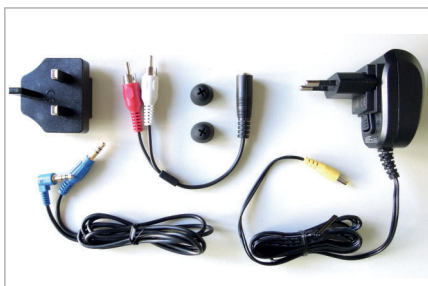

Charger and analog input

Charging and docking station

Microphone button

Product launch date:	September 2018
Unit size / Headset:	130 x 235 x 25 mm
Base / charger:	115 x 115 x 40 mm
Product weight (with package):	585 g
Package size:	245 x 155 x 95 mm
Package content:	1x headset (built-in Li-polymer battery), 1x charger / transmitter, 1x power adapter, 1x Earbuds, 3x Cable, 1x user manual
Adapters / Plugs:	Europe
Giftbox languages:	GB/DE/FR/IT/ES/NL
Userguide languages:	GB/DE/FR/IT/ES/NL

## Wireless TV listener

- ▶ Spare earbuds (1 pair)
- ▶ AC/DC adapter
- ▶ RCA adapter cable
- ▶ LED indicator of power/signal/mic (Power/Signal: blue; Mic: green)
- ▶ Charging time: 3h
- ▶ Operation time: 5h
- ▶ Operation distance (range): 25m
- ▶ Transmission mode: Digital Hopping System
- ▶ Carrier frequency: 2.4GHz ISM BAND
- ▶ Operating voltage: Transmitter: 5V 550mA, Receiver: 3.7 V Lithium Polymer Battery (Built-In)
- ▶ Frequency response: 20 Hz – 20 KHz
- ▶ Distortion : <0.5% THD
- ▶ Signal-to-noise ratio >70 dB
- ▶ Analog cable
- ▶ Power supplier cable length 1.8m
- ▶ Power supplier type EU and UK
- ▶ Battery capacity 380mAh
- ▶ Battery type: Li-polymer
- ▶ Weight of batteries: 12gr
- ▶ Number of batteries: 1

### Giftbox content:

- ▶ Headset / receiver with built-in Li-polymer battery
- ▶ Transmitter / charger
- ▶ Spare earbuds (1 pair)
- ▶ AC/DC adapter
- ▶ RCA adapter cable
- ▶ Audio Cable (both ends with 3.5 mm stereo plug)
- ▶ 1x userguide